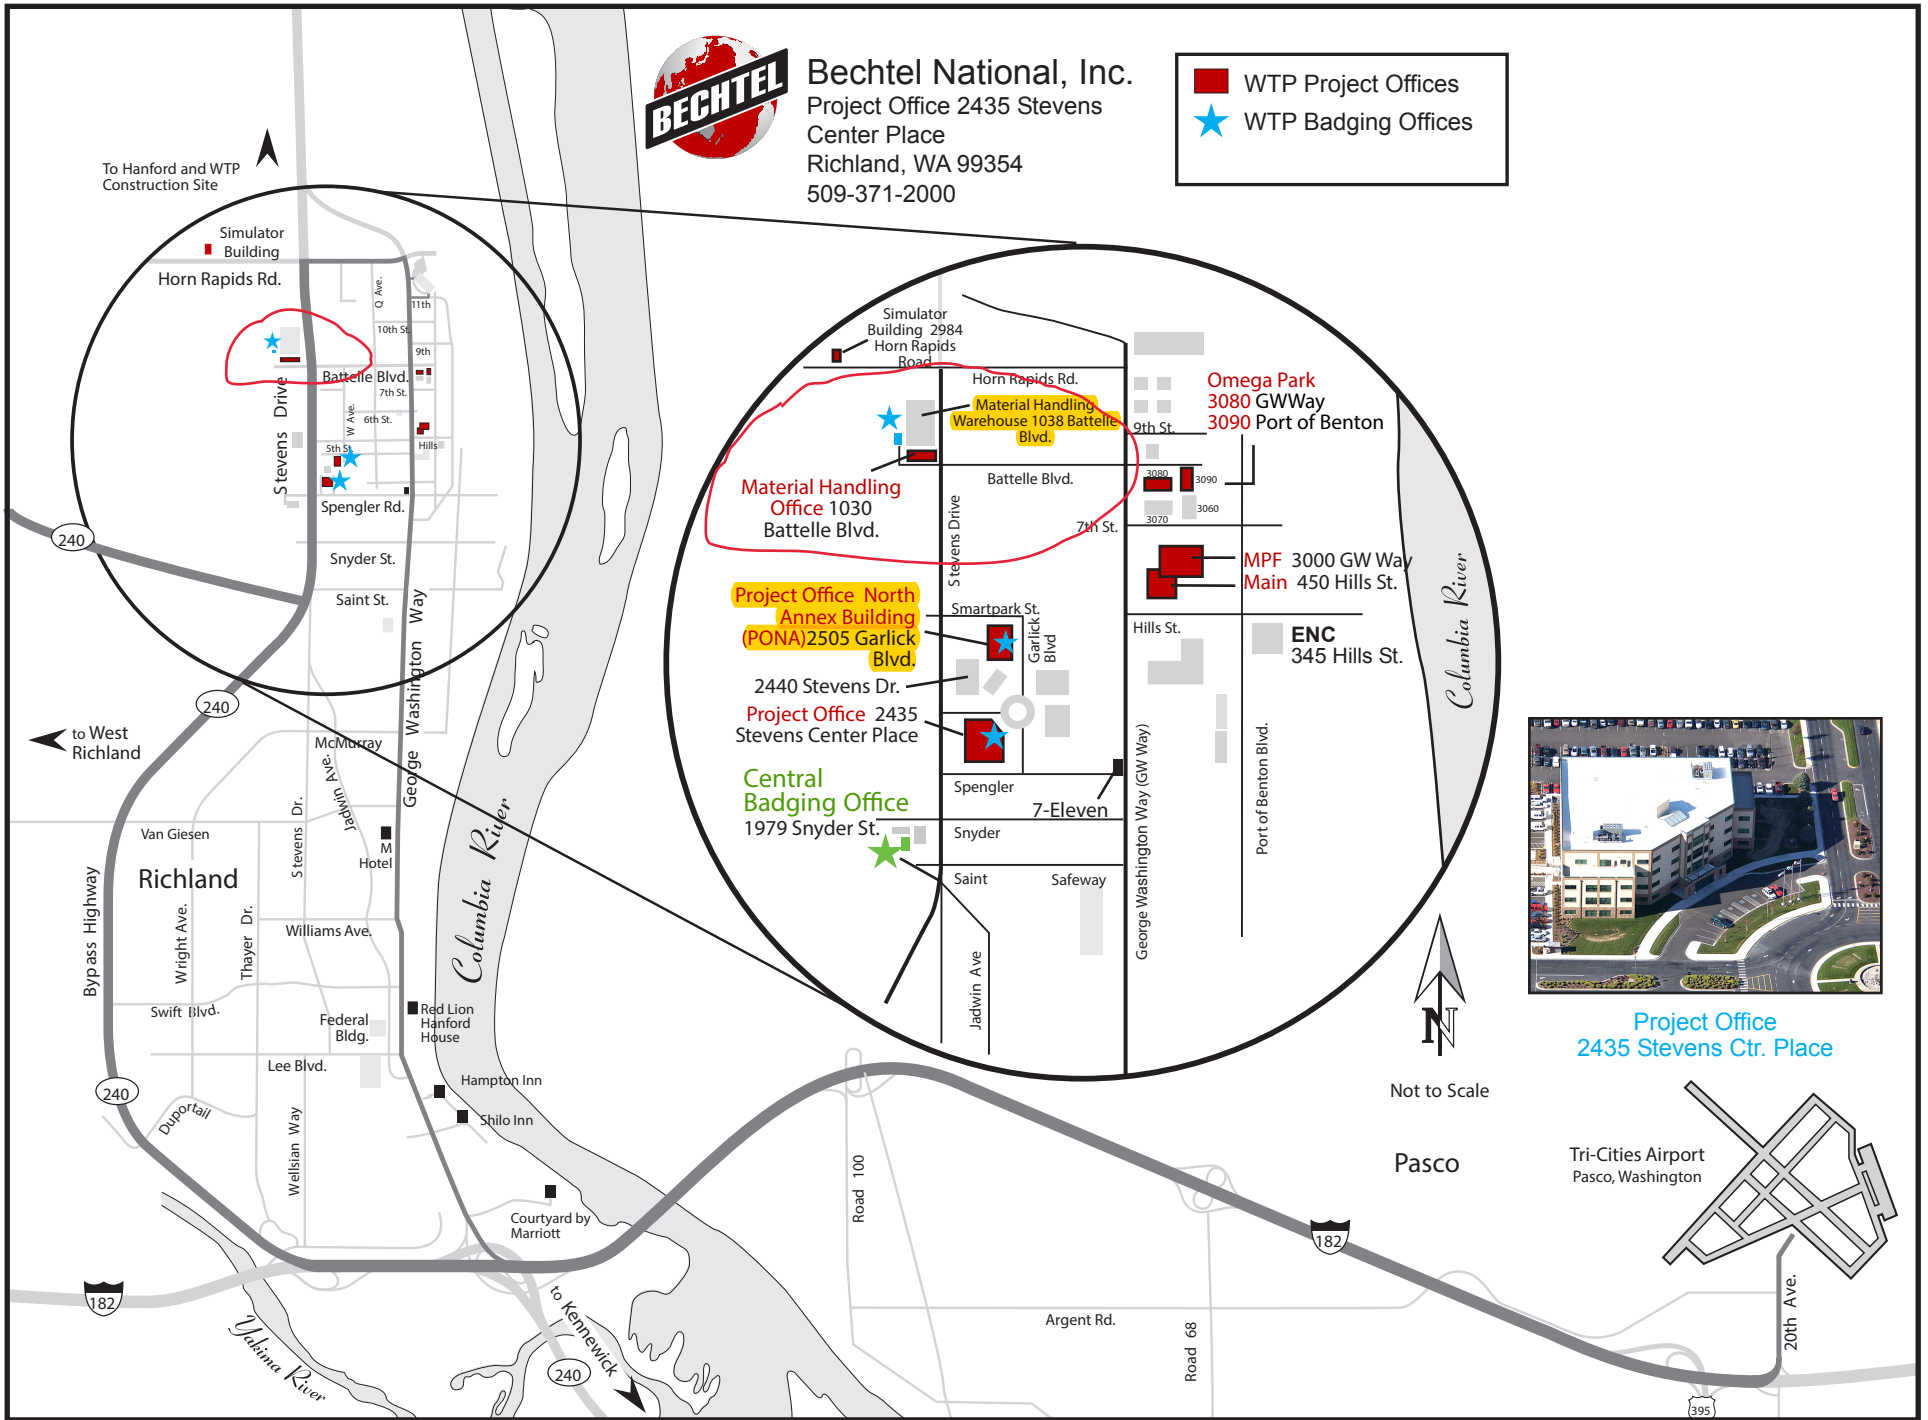

Bechtel National, Inc.
 Project Office 2435 Stevens
 Center Place
 Richland, WA 99354
 509-371-2000

WTP Project Offices
 WTP Badging Offices

Project Office
 2435 Stevens Ctr. Place

Not to Scale

Pasco

Tri-Cities Airport
 Pasco, Washington